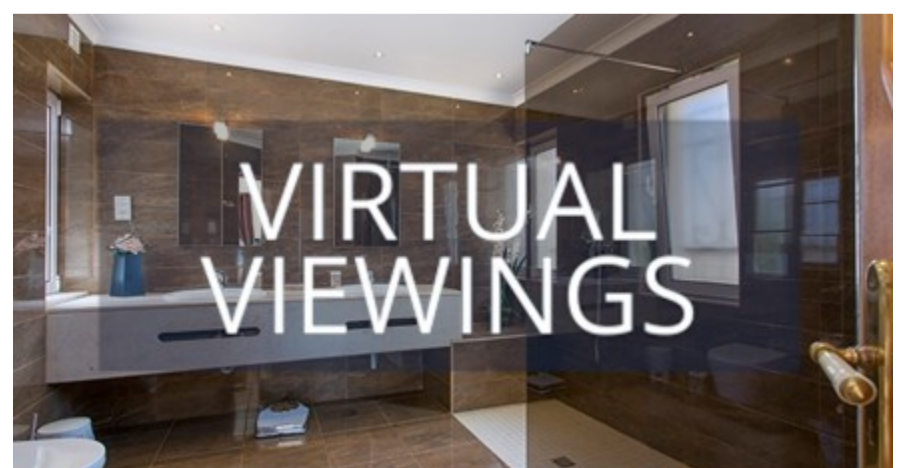

VIRTUAL VIEWINGS