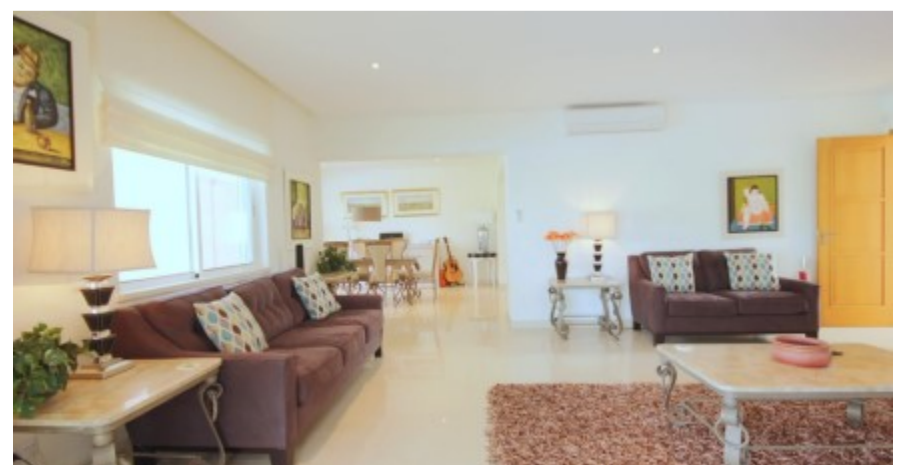

Area: 450 m2

Bedroom(s): 4

Bathroom(s): 5

Pool: No

Garden: No

1.290.000 €

Ref: IDH8217