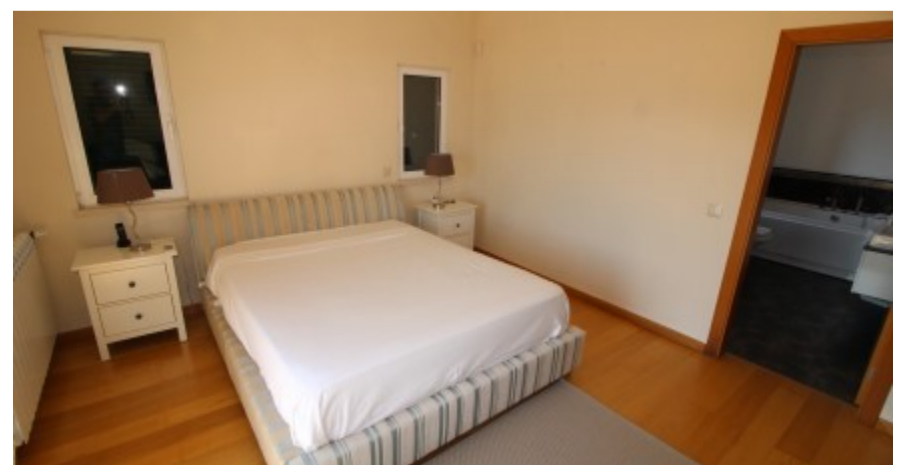

Area: 190 m2

Bedroom(s): 3

Bathroom(s): 3

Pool: Yes

Garden: Yes

495.000 €

Ref: IDH8323