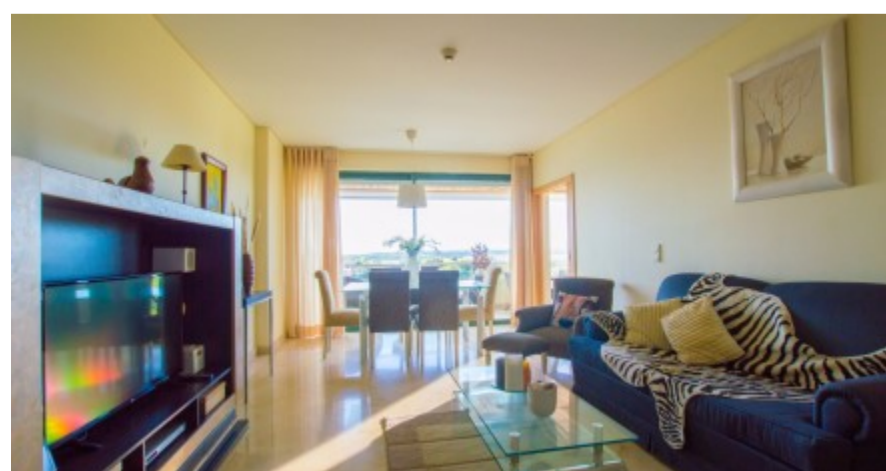

IDEALHOMES > Portugal

in Vilamoura, Loulé

2 Bedroom Luxury apartment located in Luxury building in Vilamoura Marina. Located on the 5th floor this captivating 2 bedroom apartment with spacious balconies and panoramic views offers you all the comfort and relaxation. With only a few steps from Vilamoura Marina this apartment is close to all the amenities, bars and restaurants and well-known Praia da Falésia. This apartment can be an investment opportunity or an all-year living apartment.