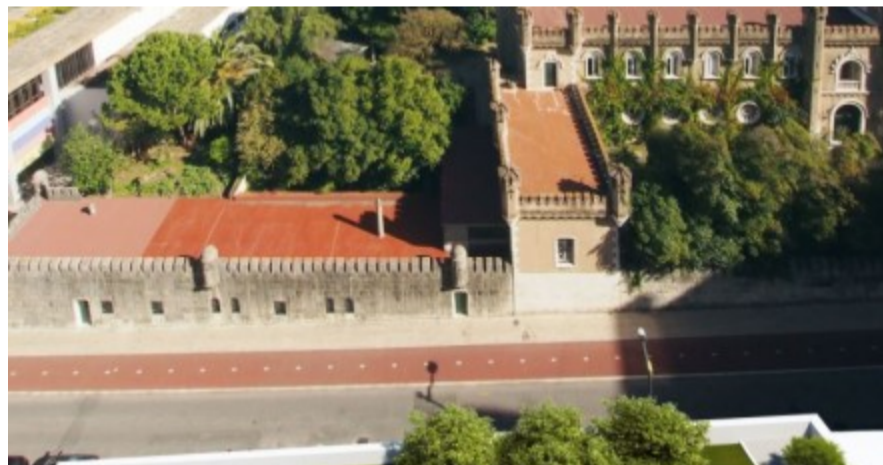

IDEALHOMES > Portugal

in Avenidas novas, Lisboa

2 bedroom apartment with 307 m2, brand new, with 3 parking spaces and a garden with 43 m2, set in a new development, located in the center of Lisbon, near El Corte Inglés. The rare combination of an excellent location with the exceptional particularities of the typologies of