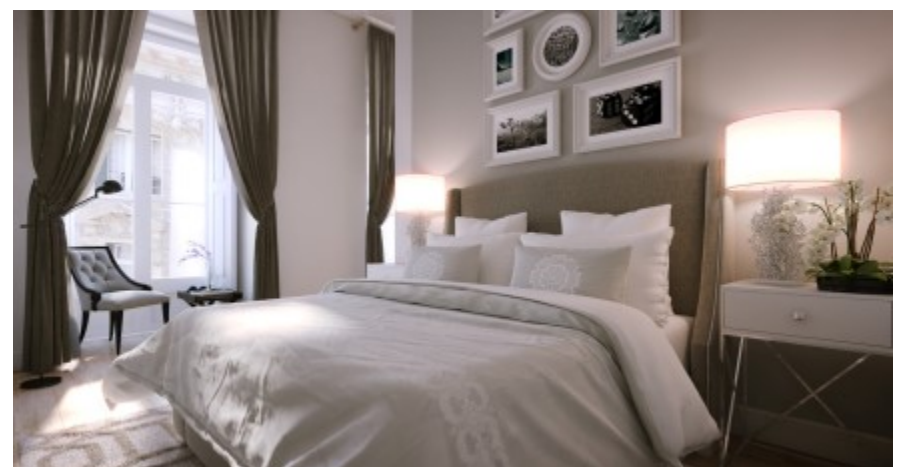

IDEALHOMES > Portugal

in Santa maria maior, Lisboa

2 bedroom duplex apartment with 124 m2, brand new, in a residential building, an architectural landmark restored and renovated to become one of the most exclusive real estate projects available in the city, in the heart of Baixa, one of Lisbon's most charismatic streets, right in the city center.