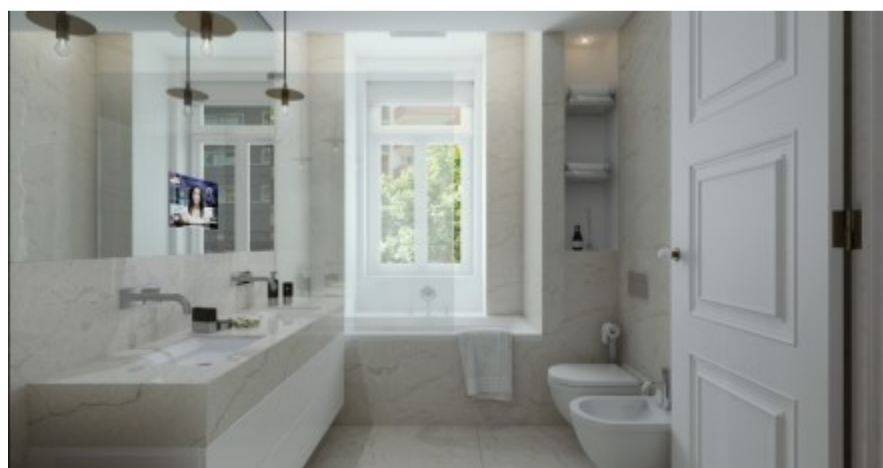

IDEALHOMES > Portugal

in Santo antónio, Lisboa

2 bedroom apartment with 143 sq. m., brand new, with 2 parking spaces, storage and terraces 24 sq. m. and 12 sq. m., in a condo with garden and swimming pool, set in a historic residential development, object of a total reconstruction - using modern engineering - in the centre of Lisbon, next to Marquês de Pombal. The development reflects the former interior architecture, blending it with modern finishes and comfort required by modern times, from lighting to pavement.