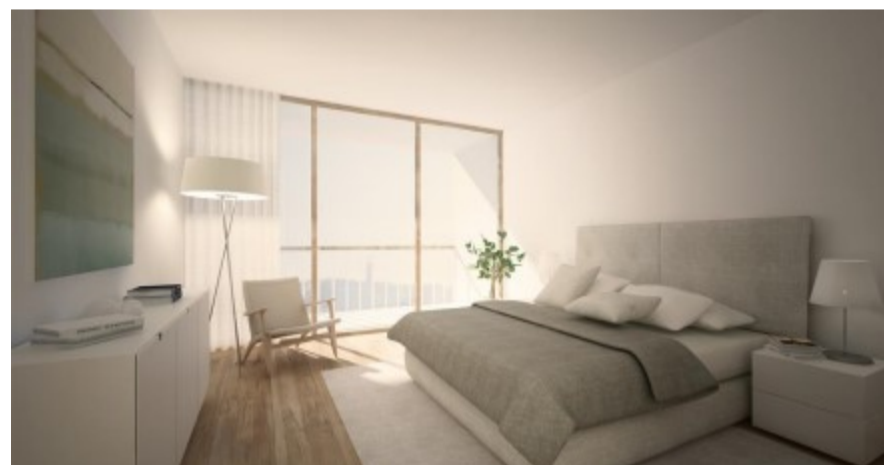

IDEALHOMES > Portugal

in Misericórdia, Lisboa

3 bedroom apartment with 131 sq. m, brand new, with 2 parking spaces, storage and a balcony with 24 sq. m, set in a modern condominium offering outdoor areas, spa, gym and a terrace with communal swimming pool. The Promenade stands in one of the most popular parts of the city on Avenida 24 de Julho, close to the historical Cais do Sodré. It boasts a wide offering of leisure areas, transport links, culture and activities that one would expect of a modern and cosmopolitan city. There is a spa service and fully equipped gym.