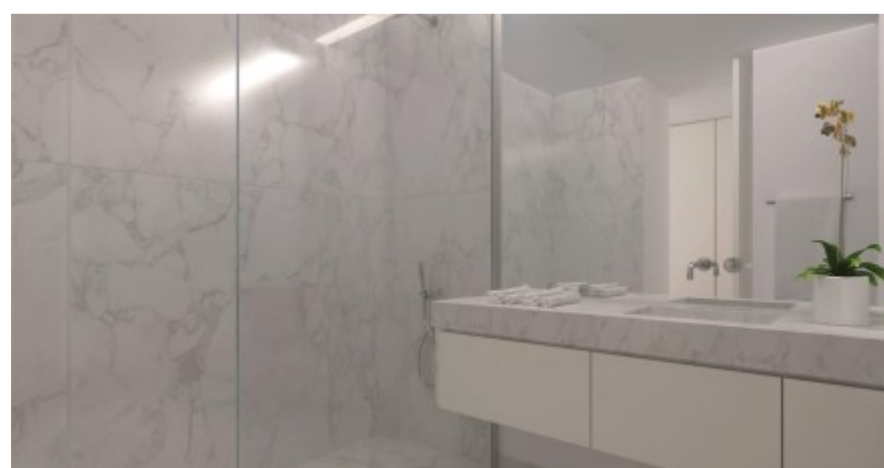

IDEALHOMES > Portugal

in Misericórdia, Lisboa

3 bedroom apartment with 131 sq. m, brand new, with 2 parking spaces, storage and a balcony with 24 sq. m, set in a modern condominium offering outdoor areas, spa, gym and a terrace with communal swimming pool. The Promenade stands in one of the most popular parts of the city on Avenida 24 de Julho, close to the historical Cais do Sodré. It boasts a wide offering of leisure areas, transport links, culture and activities that one would expect of a modern and cosmopolitan city. There is a spa service and fully equipped gym.