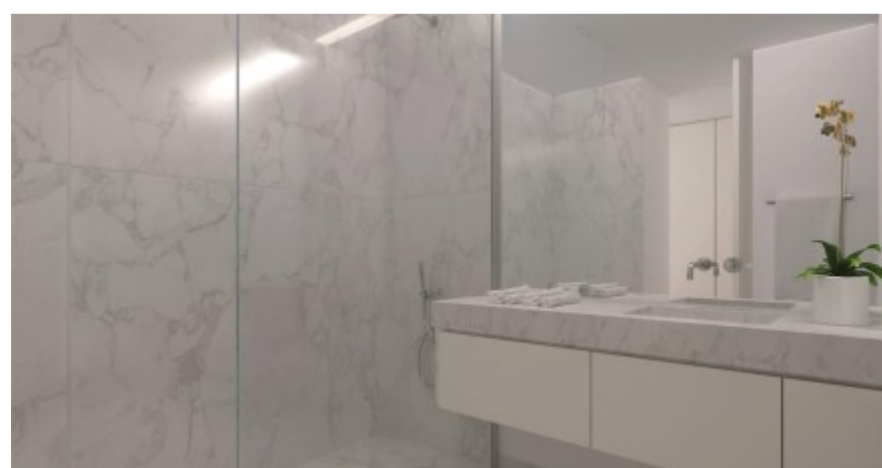

IDEALHOMES > Portugal

in Misericórdia, Lisboa

2 bedroom apartment with 131 sq. m, brand new, with parking, storage, swimming pool and balcony with 23 sq. m, set in a modern condominium offering outdoor areas, spa, gym and a terrace with communal swimming pool. The Promenade stands in one of the most popular parts of the city on Avenida 24 de Julho, close to the historical Cais do Sodré. It boasts a wide offering of leisure areas, transport links, culture and activities that one would expect of a modern and cosmopolitan city. There is a spa service and fully equipped gym.