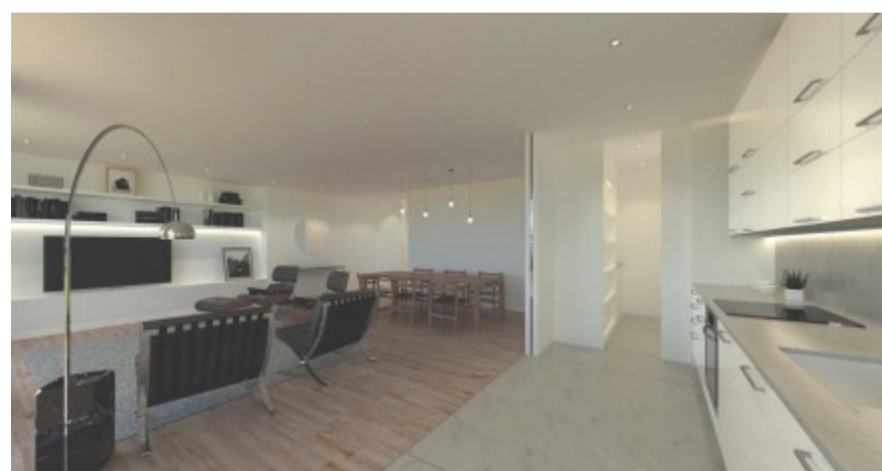

IDEALHOMES Portugal

in Avenidas novas, Lisboa

Brand new 2 Bedroom Duplex apartment with 143 sq. mt., with 2 parking spaces and a 16 sq. mt. terrace, set in a new project exceptionally located in a very quiet neighbourhood with many shops, between Saldanha and Parque Eduardo VII. Large rooms with plenty of natural light focusing elegance, quality and functionality.