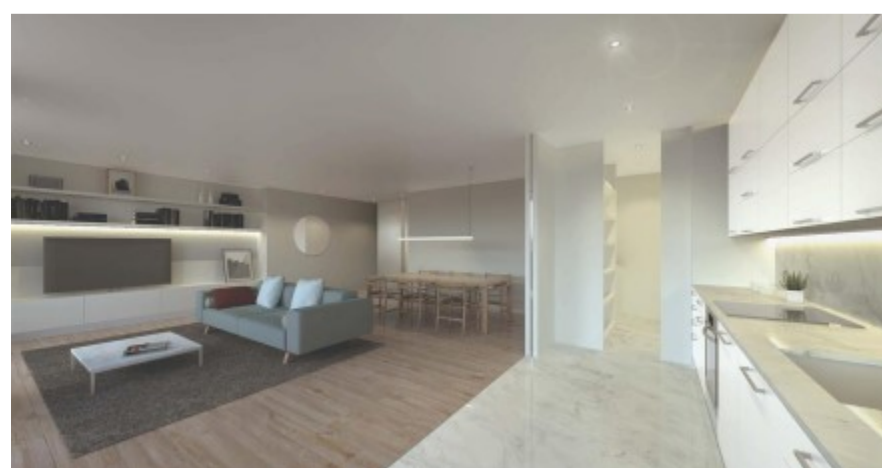

IDEALHOMES Portugal

in Avenidas novas, Lisboa

Brand new 2 Bedroom Duplex apartment with 143 sq. mt., with 2 parking spaces and a 16 sq. mt. terrace, set in a new project exceptionally located in a very quiet neighbourhood with many shops, between Saldanha and Parque Eduardo VII. Large rooms with plenty of natural light focusing elegance, quality and functionality.