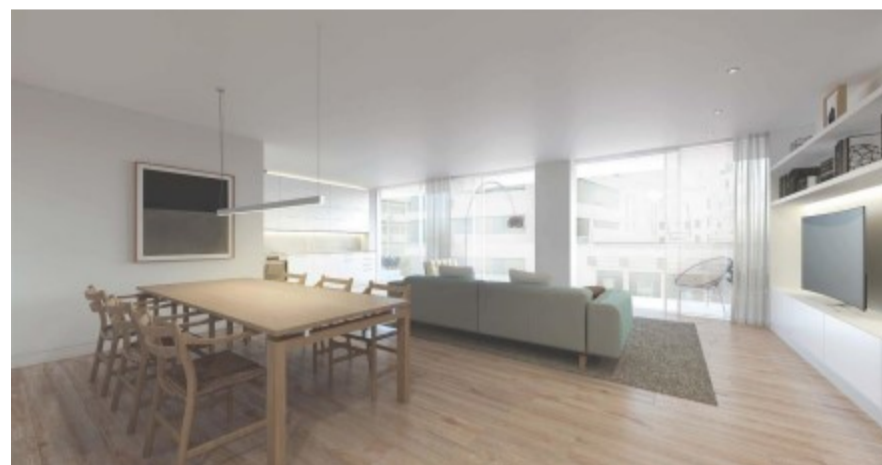

IDEALHOMES Portugal

in Avenidas novas, Lisboa

Brand new 2 Bedroom Duplex apartment with 143 sq. mt., with 2 parking spaces and a 16 sq. mt. terrace, set in a new project exceptionally located in a very quiet neighbourhood with many shops, between Saldanha and Parque Eduardo VII. Large rooms with plenty of natural light focusing elegance, quality and functionality.