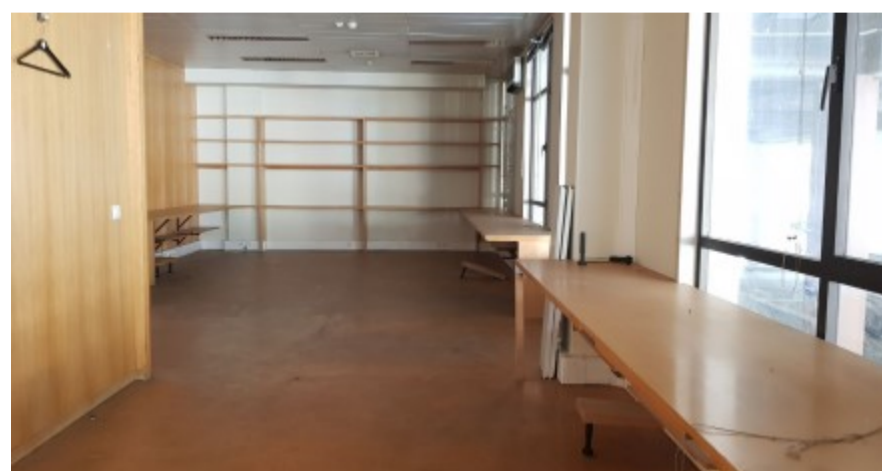

Area: 195 m2

Bedroom(s): -

Bathroom(s): 2

Pool: No

Garden: No

404.000 €

Ref: HT-NG051903