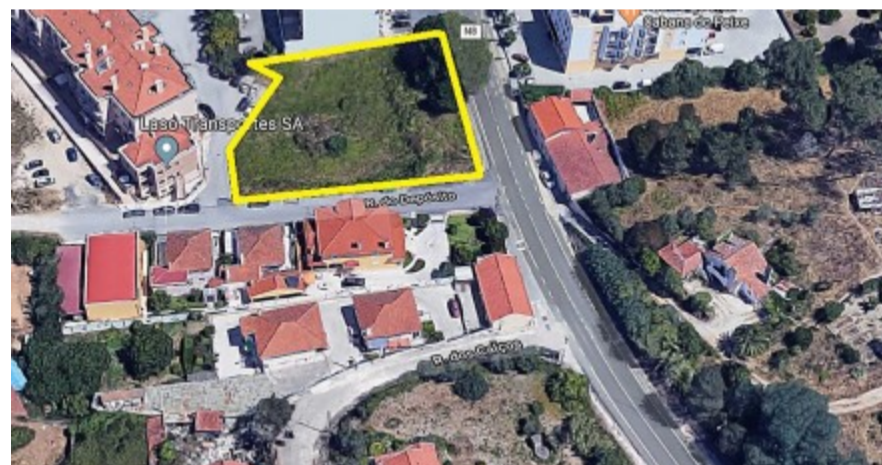

N/A
CLASSE
ENERGÉTICA

IDEALHOMES *Portugal*

Lot Building - Venda do Pinheiro - 2062m2 in Venda do pinheiro (venda do pinheiro), Mafra

Fantastic plot in a corner land with 2.062 m2 on the main street of Venda do Pinheiro. 1 km from the new Vila Ecological Park, 2 km from the A8 motorway and 20 km from Lisbon. The Vila da Venda do Pinheiro has contributed and significantly increased the quality of life of its inhabitants and residents.

Area: 2062 m2

Bedroom(s): -

Bathroom(s): -

Pool: No

Garden: No

800.000 €

Ref: HT-DR051909