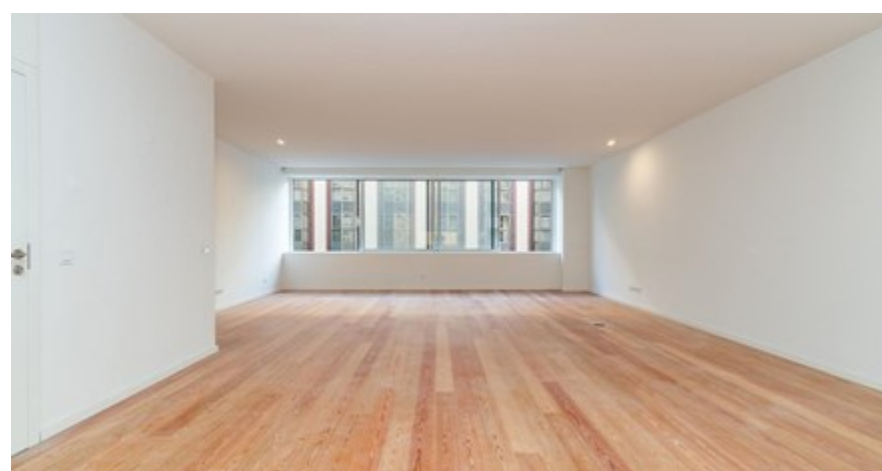

IDEALHOMES > Portugal

in Marquês de pombal (nossa senhora de fátima), Lisboa

In the heart of Lisbon, the RF53 building with a white façade of contemporary architecture that stands out by the perforated panels whose design brings to the memory the balconies of the traditional buildings.

The apartment of Tipologia T3, located on the 2nd floor, consists of one suite and two bedrooms that enjoy the extension of the balconies, a kitchen in light tones-white marble stone and lacquered furniture-with sliding panels that allow a direct connection with the room Dining and seating. It also includes a parking space.